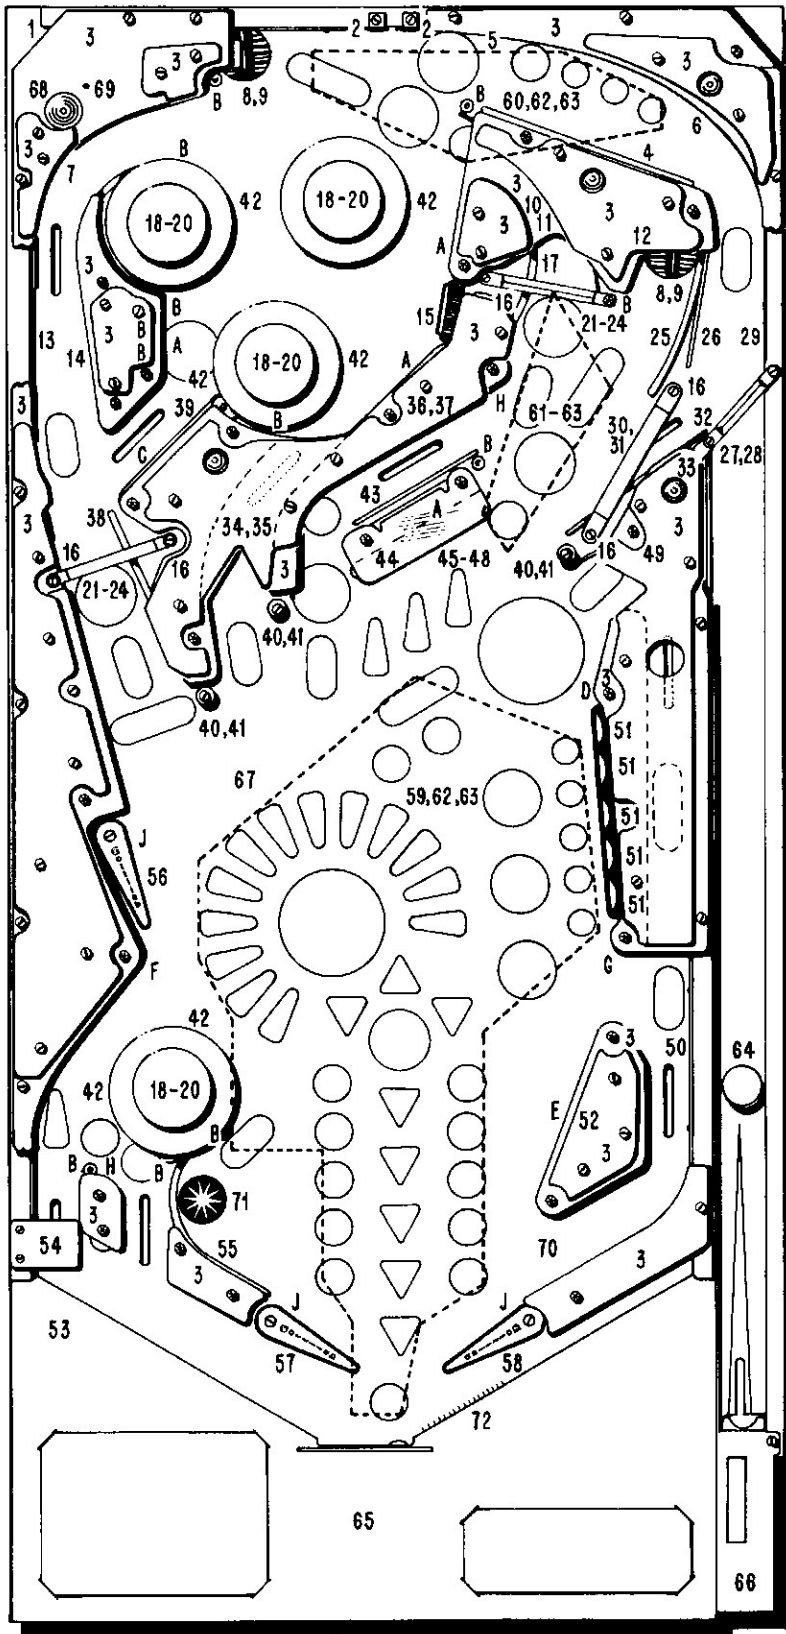

VII. PARTS INFORMATION

PLAYBOARD PARTS INFORMATION

PARTS LIST

ITEM	DESCRIPTION	PART NO.
1	FLAT RAIL	25789
2	SUPPORT BRACKET (2)	27391
3	PLASTIC SHIELD SET	27461, 27462
4	BALL GUIDE RAIL	25347
5	DECAL	27505
6	DECAL	27507
7	DECAL	27504
8	BALL HOLE KICKER ASSEMBLY (2) (SEE EXPLODED VIEW ILLUSTRATION)	MA-1493
9	BALL SNUBBER (2)	27128
10	FLAT RAIL	27337
11	DECAL	27508
12	BALL DEFLECTOR	21158
13	FLAT RAIL	27401
14	BALL GUIDE RAIL	27317
15	KICKING TARGET ASSEMBLY (SEE EXPLODED VIEW ILLUSTRATION)	MA-1485
16	SPINNER SPACER (5)	27244
17	BALL GUIDE RAIL	27316
18	POP BUMPER CAP, YELLOW (4)	10434T
19	POP BUMPER SKIRT, YELLOW (4)	10433T
20	POP BUMPER BODY AND SOCKET, YELLOW (4)	MA-243
21	SWINGING TARGET ASSEMBLY (2)	24494
22	SWITCH ROD (2)	27196
23	NYLON WASHERS (4)	20407
24	TARGET SHIELD (2)	14043
25	BALL GUIDE RAIL	18764
26	BALL GUIDE RAIL	4833
27	METAL SHIELD	17300
28	ROLLUNDER GATE WIREFORM	22112
29	FLAT RAIL	27336
30	METAL SHIELD	1673
31	GATE WIREFORM	1674
32	BALL GUIDE RAIL	18563
33	"Z" BRACKET	27501
34	FLAT RAIL	27339
35	DECAL	27503
36	FLAT RAIL	27338
37	DECAL	27502
38	BALL GUIDE RAIL	27315
39	BALL GUIDE RAIL	25348
40	THREADED SHOULDER PIN (3)	26531
41	1/2"x 7/8" BUMPER, YELLOW (3)	26648
42	TRIM PLATTER (7)	25732
43	BALL GUIDE RAIL (2)	13782
44	METAL SHIELD	27311
45	DROP TARGET ASSEMBLY, (3 POSITION) (SEE EXPLODED VIEW ILLUSTRATION)	MA-1481
46	DROP TARGET RESET COIL	26926
47	DROP TARGET ARM, WHITE (3)	11905Z
48	DROP TARGET DECAL (3)	25834
49	DECAL	27506
50	FLAT RAIL	27340
51	SPOT TARGET ASSEMBLY, YELLOW (5)	25460T
52	KICKER ASSEMBLY	MA-1373
53	KICK SAVE ASSEMBLY (SEE EXPLODED VIEW ILLUSTRATION)	MA-1413
54	BALL SNUBBER	27180
55	BALL GUIDE RAIL	27333
56	FLIPPER ASSEMBLY (SEE EXPLODED VIEW ILLUSTRATION)	MA-1250A
	FLIPPER COIL	26646
	FLIPPER SWITCH ASSEMBLY	26439
57	FLIPPER ASSEMBLY (SEE EXPLODED VIEW ILLUSTRATION)	MA-1250B
	FLIPPER COIL	25959
	FLIPPER SWITCH ASSEMBLY	26439
58	FLIPPER ASSEMBLY (SEE EXPLODED VIEW ILLUSTRATION)	MA-1251B
	FLIPPER COIL	25959
	FLIPPER SWITCH ASSEMBLY	26438
59	LIGHT STRIP ASSEMBLY, 1A22 (50 LAMPS)	MA-1483
60	LIGHT STRIP ASSEMBLY, 2A22 (8 LAMPS)	MA-1483A
61	LIGHT STRIP ASSEMBLY, 3A22 (5 LAMPS)	MA-1483B
62	LIGHT STRIP MOUNTING BRACKET (12)	27427
63	HAIRPIN CLIP (12)	6947
64	1-1/16" STEEL BALL (3)	21864
65	CARDHOLDER	25649-724
66	SHOOTER GAUGE	9767-724
67	MYLAR OVERLAY	27569
68	PLASTIC DOME, CLEAR (4)	26293P
69	PLASTIC RIVET, BLACK (8)	MP-10
70	TILT SWITCH AND BRACKET ASSEMBLY	9141
71	ROLLOVER BUTTON, WHITE	11968
72	VELCRO STRIP	MP-18